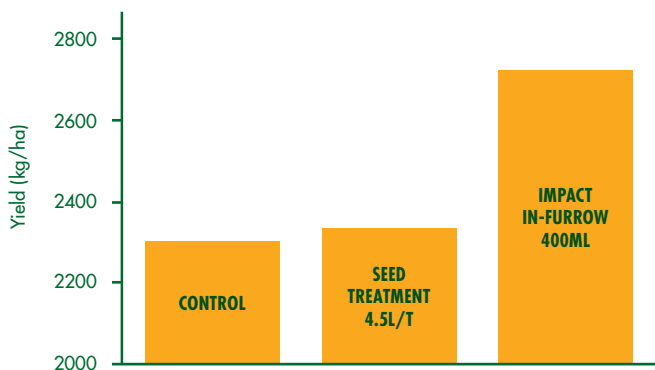

Impact In-Furrow[®] is effective in Wheat. Data from Summit Fertilizers trials shows that Impact[®] used for cereal disease control increased net returns to around \$67/ha #. In this trial, maximum fertilizer coverage with Impact[®] produced \$21/ha # greater return than the seed treatment and \$38/ha # greater return than triadimefon treated fertilizer.

Summit Impact In-Furrow[®] Trial

how effective is IMPACT In-Furrow®?

Impact In-Furrow® and Leaf Rust Control

*Impact In-Furrow® is not registered to control leaf rust in wheat.

Impact In-Furrow® is also effective against Leaf Rust* in Wheat. Data from Victoria indicates that Impact® can produce returns between \$80/ha at 200ml and \$202/ha# at 400ml/ha when leaf rust is present.

STRIPE RUST

LEAF RUST

Impact In-Furrow® on Take-All • Pingrup

Impact In-Furrow® is effective against Take-All in Wheat. Using Impact® for take-all control in wheat can be very profitable. In this trial at Pingrup, Impact® increased profit by \$67/ha#.