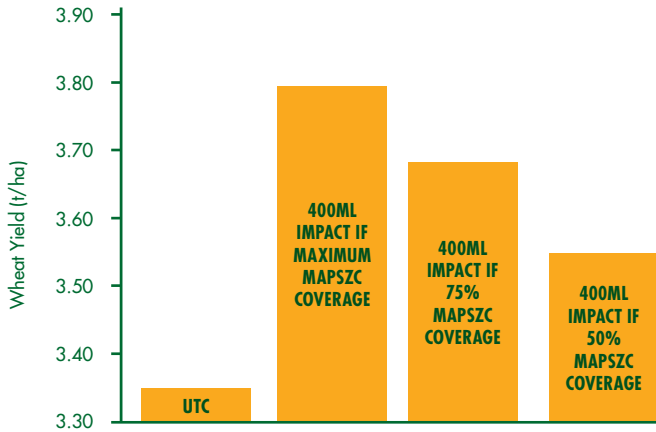

why use Summit Fertilizers to apply IMPACT® onto fertilizer?

Summit Fertilizers was the first company in WA to apply Impact® onto fertilizer in 1996.

Our applicators achieve maximum coverage of fertilizer granules with Impact®. Poor fertilizer coverage with Impact® can result in reduced fungicide uptake and a poor result in

the field. The graphs below show the effect that poor coverage can have on a cereal crop. Greatest yield was achieved with fertilizer coverage of greater than 75%. In 2003, applying the full rate of Impact® in this trial generated a return of $67/ha #. Poor fungicide coverage (less than 75%) would have resulted in up to $48/ha # difference in return!

Impact In-Furrow® Trial • Munglinup 2003