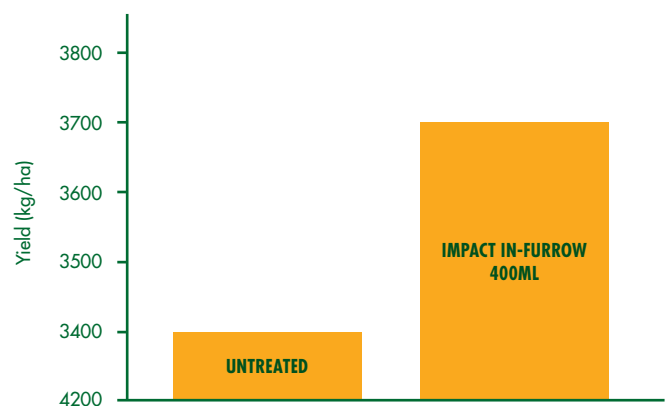

Impact In-Furrow[®] is effective in Wheat. Data from Summit Fertilizers trials shows that Impact[®] used for cereal disease control increased net returns to around \$67/ha #. In this trial, maximum fertilizer coverage with Impact[®] produced \$21/ha # greater return than the seed treatment and \$38/ha # greater return than triadimefon treated fertilizer.

Summit Impact In-Furrow[®] Trial

how effective is IMPACT In-Furrow®?

Impact In-Furrow® and Leaf Rust Control

*Impact In-Furrow® is not registered to control leaf rust in wheat.

Impact In-Furrow® is also effective against Leaf Rust* in Wheat. Data from Victoria indicates that Impact® can produce returns between \$80/ha at 200ml and \$202/ha# at 400ml/ha when leaf rust is present.

STRIPE RUST

LEAF RUST

Impact In-Furrow® on Take-All • Pingrup

Impact In-Furrow® is effective against Take-All in Wheat. Using Impact® for take-all control in wheat can be very profitable. In this trial at Pingrup, Impact® increased profit by \$67/ha#.

TRITICI

Impact In-Furrow® on Septoria

Impact In-Furrow® is also effective against Septoria in Wheat. Septoria is present in wheat in most years and can be particularly damaging when present with leaf rust. In this trial, using Impact® resulted in an addition to profit of \$36/ha#.