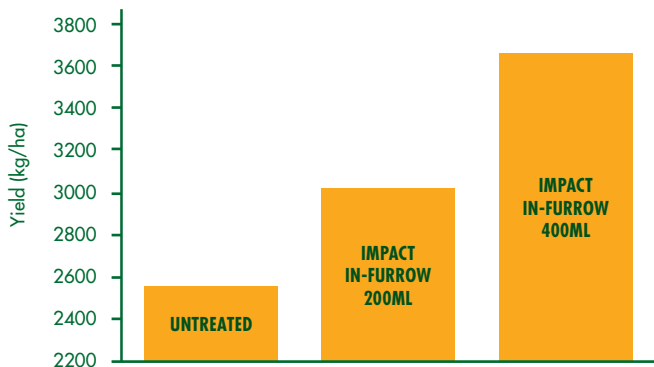

2=Very Susceptible 3=Susceptible 4=Moderately Susceptible
5=Intermediate 6=Moderately Resistant 7=Resistant

Tim Moir – Borden

"I nominated fungicide coating in the Summit Fertilizers contract – That worked out pretty economical and certainly wasn't worth trying to coat it ourselves."

Impact In-Furrow[®] is effective in Wheat. Data from Summit Fertilizers trials shows that Impact[®] used for cereal disease control increased net returns to around \$67/ha #. In this trial, maximum fertilizer coverage with Impact[®] produced \$21/ha # greater return than the seed treatment and \$38/ha # greater return than triadimefon treated fertilizer.

Summit Impact In-Furrow[®] Trial

how effective is IMPACT In-Furrow®?

Impact In-Furrow® and Leaf Rust Control

*Impact In-Furrow® is not registered to control leaf rust in wheat.

Impact In-Furrow® is also effective against Leaf Rust* in Wheat. Data from Victoria indicates that Impact® can produce returns between \$80/ha at 200ml and \$202/ha# at 400ml/ha when leaf rust is present.