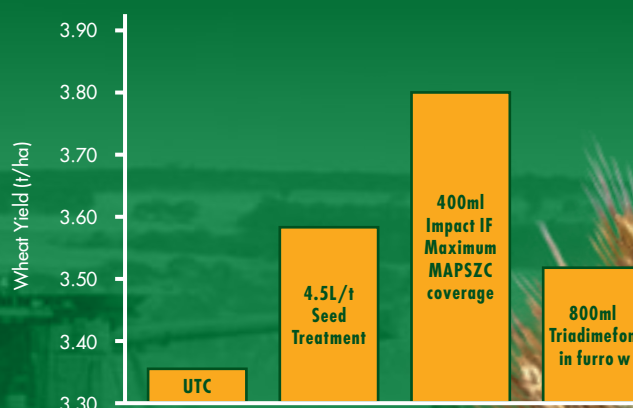

Summit Impact In-Furrow® Trial