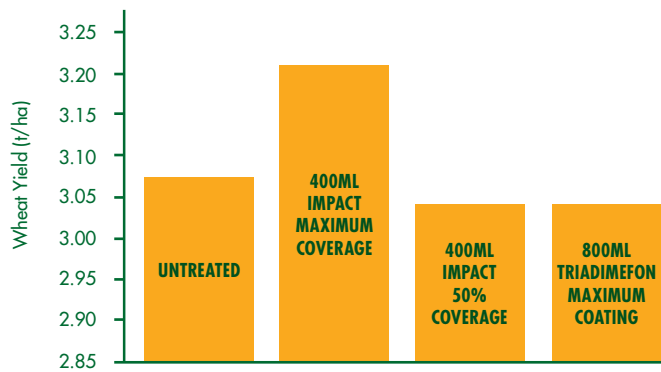

Summit Fungicide Trial • Esperance 2004

ASWN Wheat $194/t @ 10.5% Protein, 5% Screenings & 12.5% Moisture as at 15/2/06
Impact® cost $43/L and coating cost of $30/tonne (ex GST)

In 2003, maximum fertilizer coverage resulted in $48/ha greater return than poor coverage.

Extensive rains from ex-tropical cyclones Claire and Emma have increased the probability of a cereal rust outbreak this season. Presently the potential for a major rust outbreak is high throughout most of the wheatbelt. The severity of this outbreak will depend on ongoing seasonal conditions.